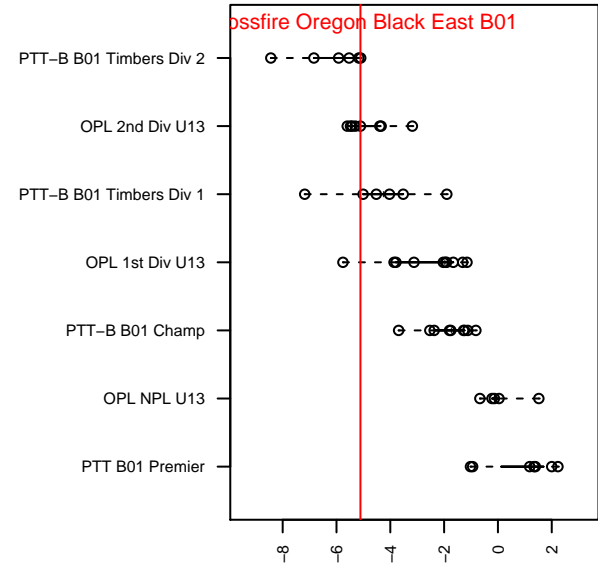

**attack and defense rating
relative to others at age
and all opponents in last 13 months**