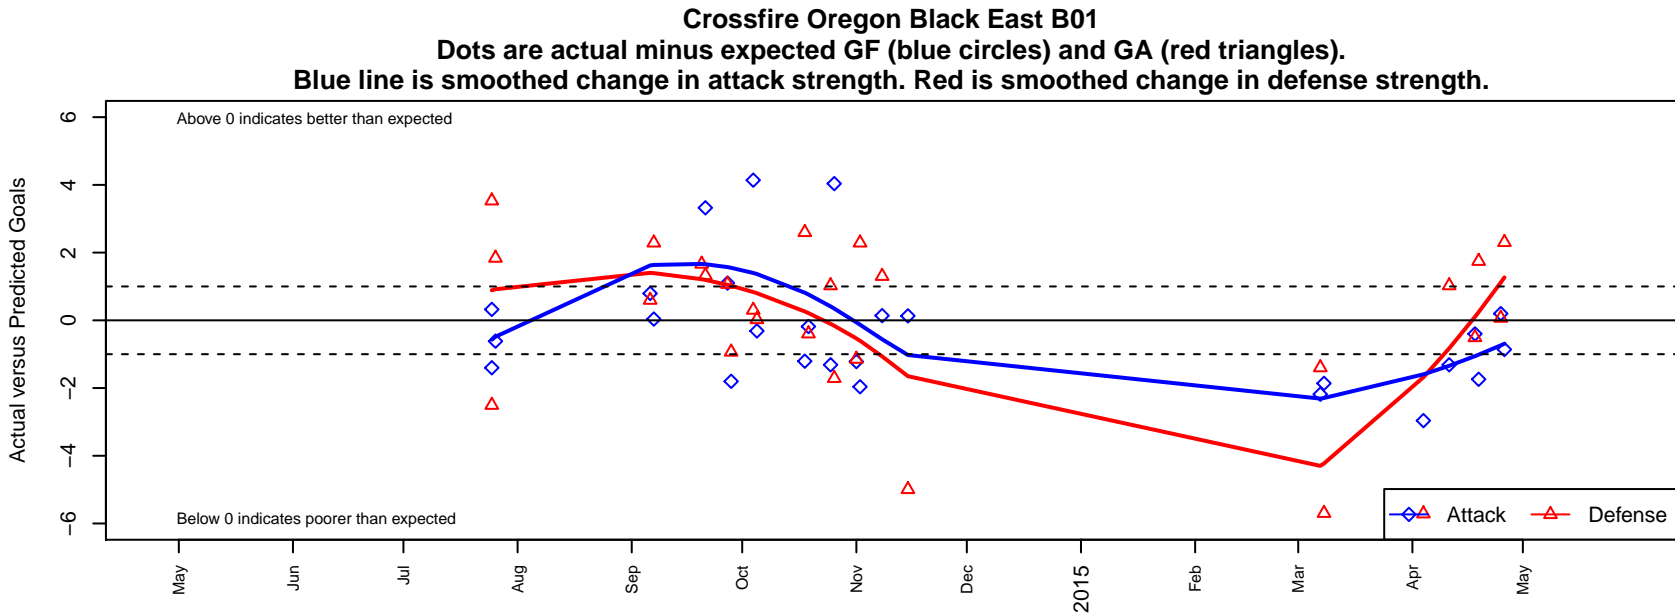

**attack and defense variance (black dot)
relative to other teams
and top 10 in region**

**attack and defense rating
relative to others at age
and all opponents in last 13 months**

Crossfire Oregon Black East B01

Crossfire Oregon
Lake Oswego, OR
B01 total strength=541
attack=0.7 defense=0.24
fall league = OPL 2nd Div U13
spr league = Spr OPL Tillamook Div U13

alt names used:
Crossfire Oregon 01 Black East
Crossfire Oregon 01 Black East
CROSSFIRE OR 01 BLACK EAST (OR)
Crossfire Oregon 01 Black East

Venues played:
2014 Oswego Nike Cup Gold/Silver U13
2014 OPL Second Division U13
2014 Directors Cup OPL Silver U13
2014 Spr OPL Tillamook Division U13