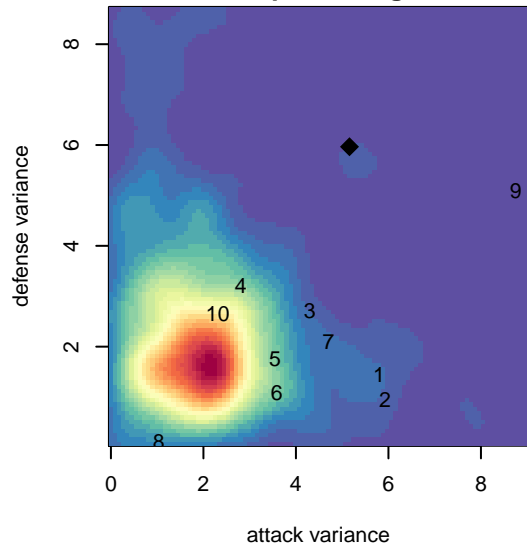

# Crossfire Oregon Black East B01

Crossfire Oregon  
 Lake Oswego, OR  
 B01 total strength=541  
 attack=0.7 defense=0.24  
 fall league = OPL 2nd Div U13  
 spr league = Spr OPL Tillamook Div U13

alt names used:  
 Crossfire Oregon 01 Black East  
 Crossfire Oregon 01 Black East  
 CROSSFIRE OR 01 BLACK EAST (OR)  
 Crossfire Oregon 01 Black East

Venues played:  
 2014 Oswego Nike Cup Gold/Silver U13  
 2014 OPL Second Division U13  
 2014 Directors Cup OPL Silver U13  
 2014 Spr OPL Tillamook Division U13

**attack and defense variance (black dot)  
relative to other teams  
and top 10 in region**